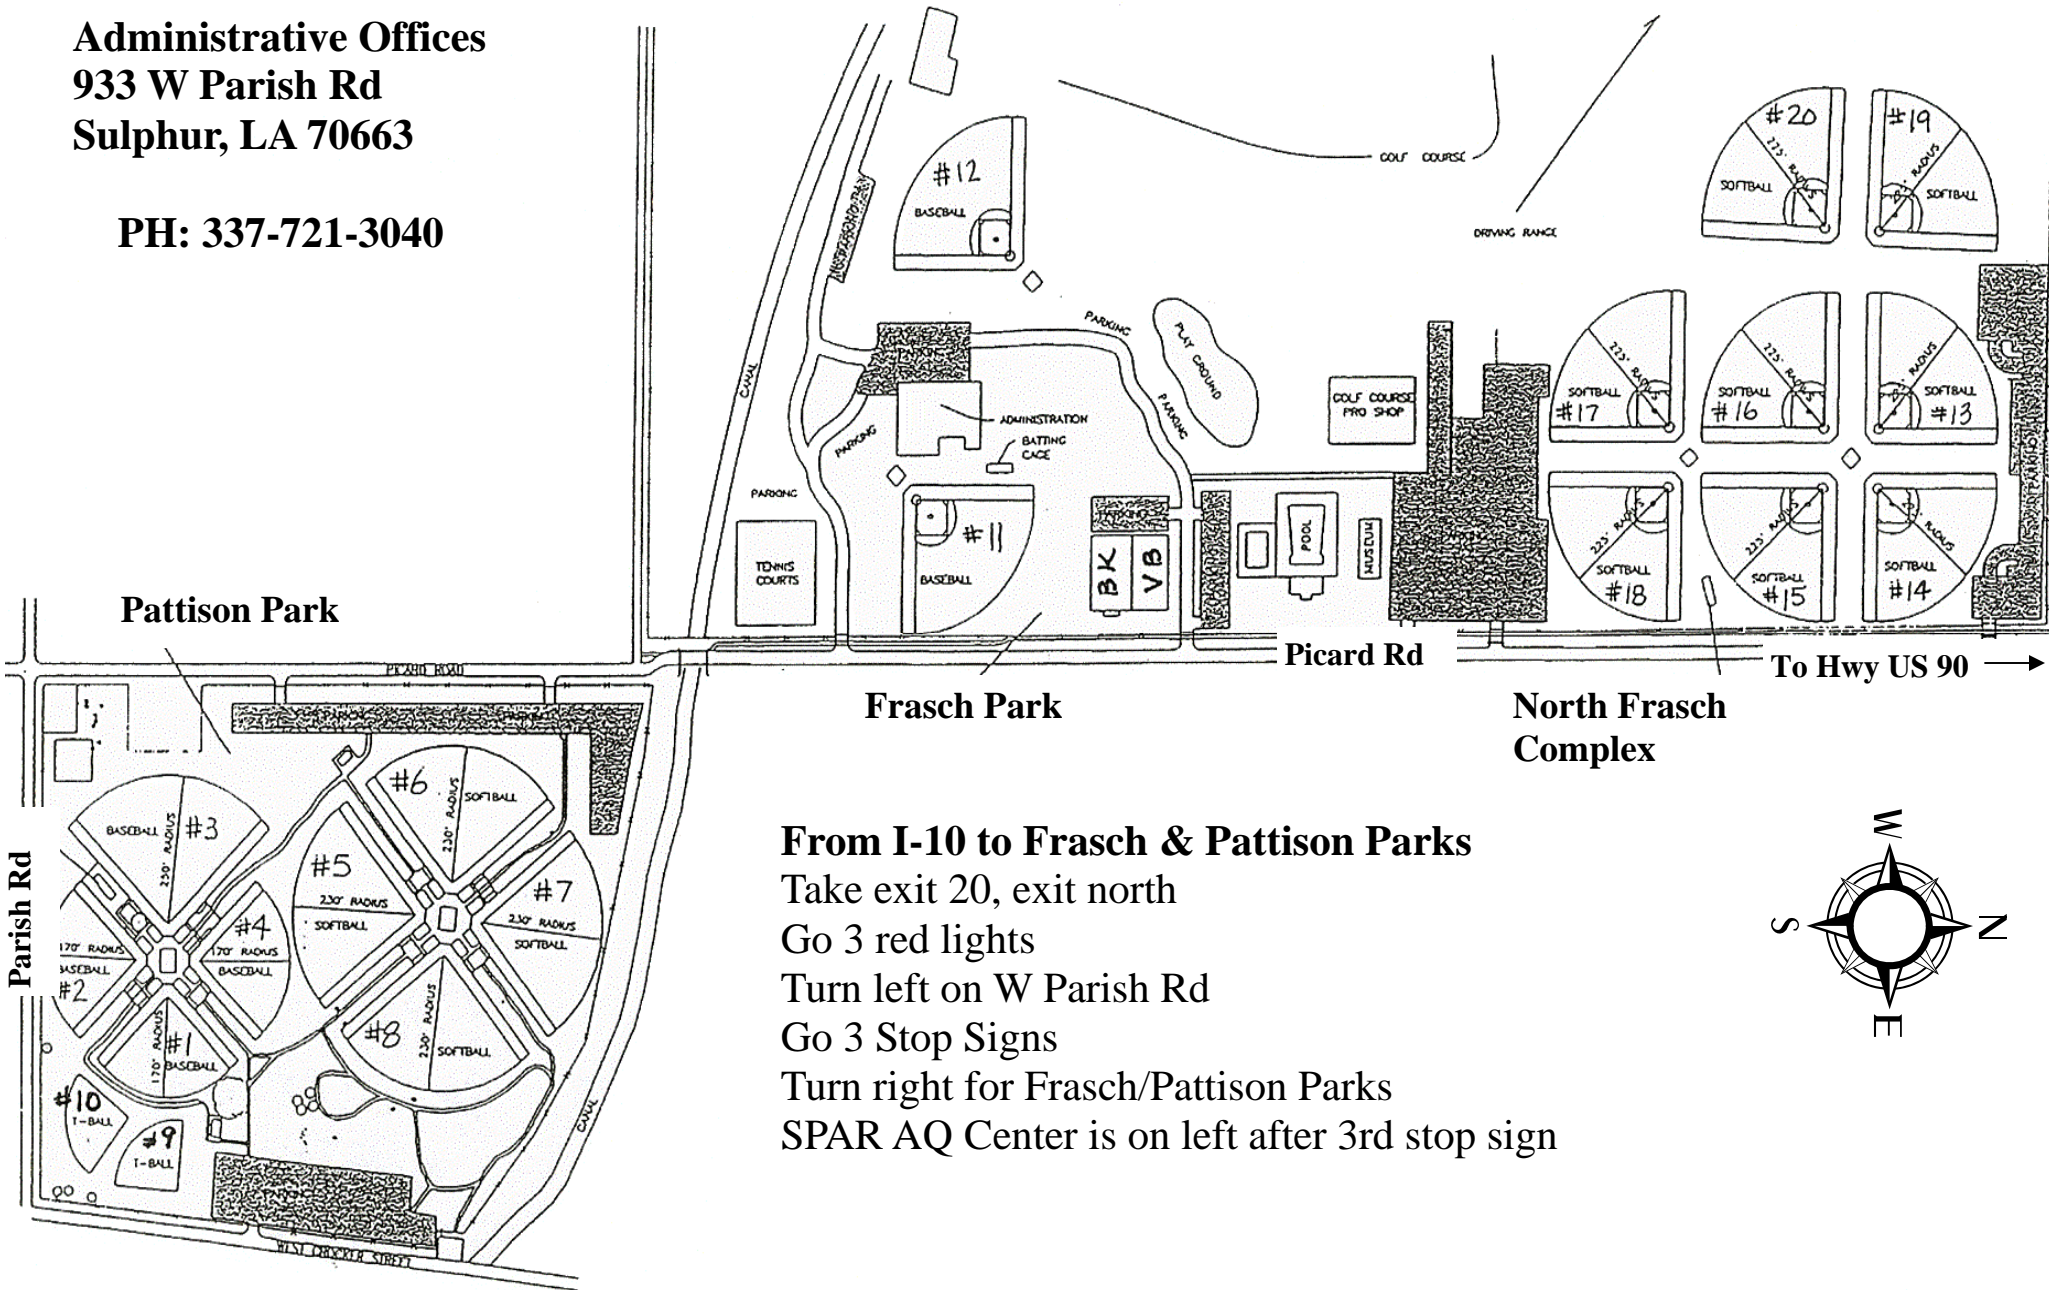

Frasch Park & Pattison Park Complexes

Sulphur Parks and Recreation

Sulphur, Louisiana

Administrative Offices
933 W Parish Rd
Sulphur, LA 70663

PH: 337-721-3040

Pattison Park

Frasch Park

North Frasch Complex

Picard Rd To Hwy US 90 →

From I-10 to Frasch & Pattison Parks
Take exit 20, exit north
Go 3 red lights
Turn left on W Parish Rd
Go 3 Stop Signs
Turn right for Frasch/Pattison Parks
SPAR AQ Center is on left after 3rd stop sign